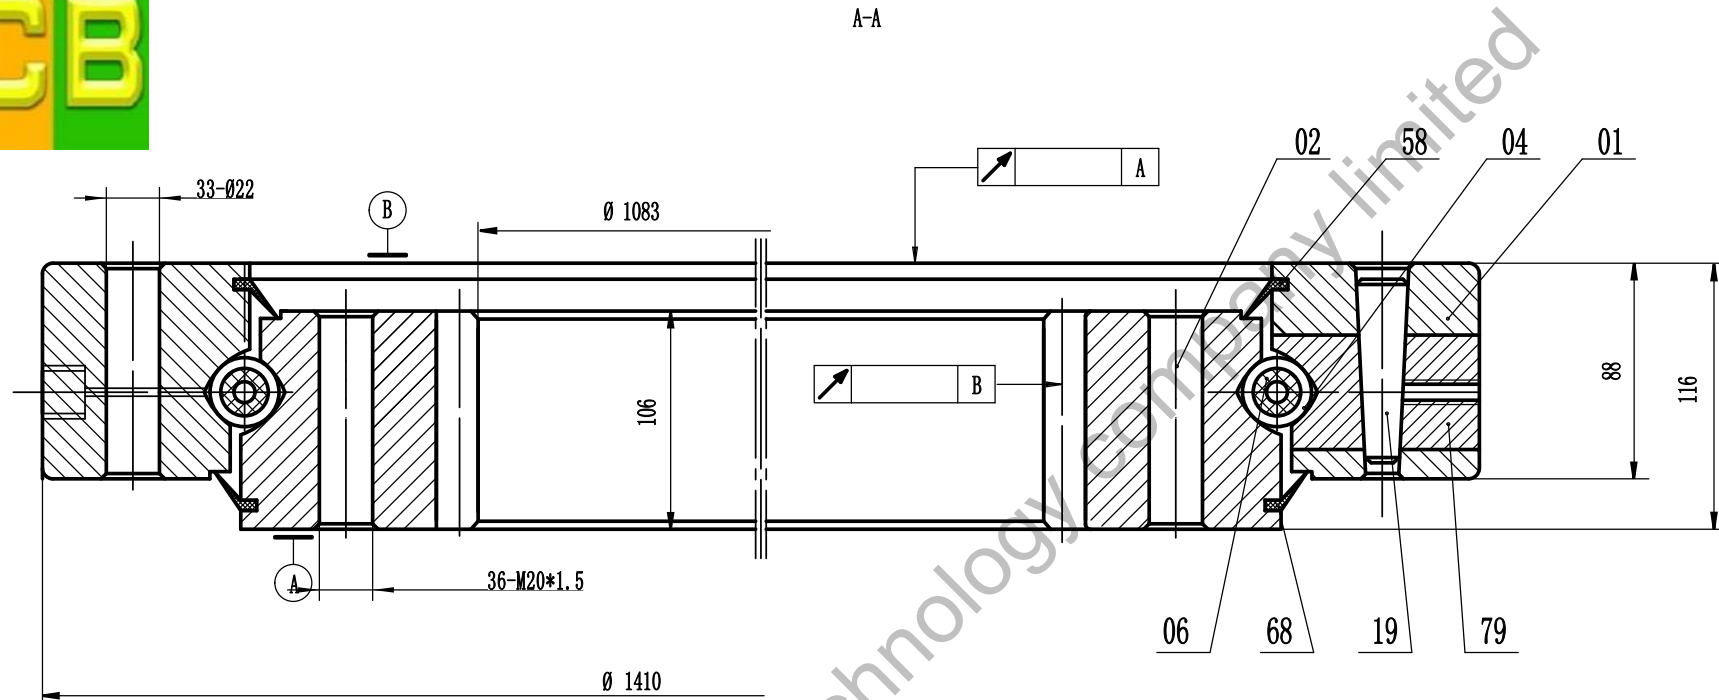

JCB

Remark:

1. Luoyang JCB Bearing Technology Co., Ltd is a design and manufacture Inc, we manufactured slewing bearing for all kinds of various brand excavator, specialize in industry of manufacturing slewing bearing for excavator more than 30 years.
2. This drawing is reference for user, if you need formal drawing, please contact with us to obtain the official drawing.

slewing bearing for kobelco excavator	SK235	
		Weight(kg)
	Luoyang JCB Bearing Technology Co., Ltd	